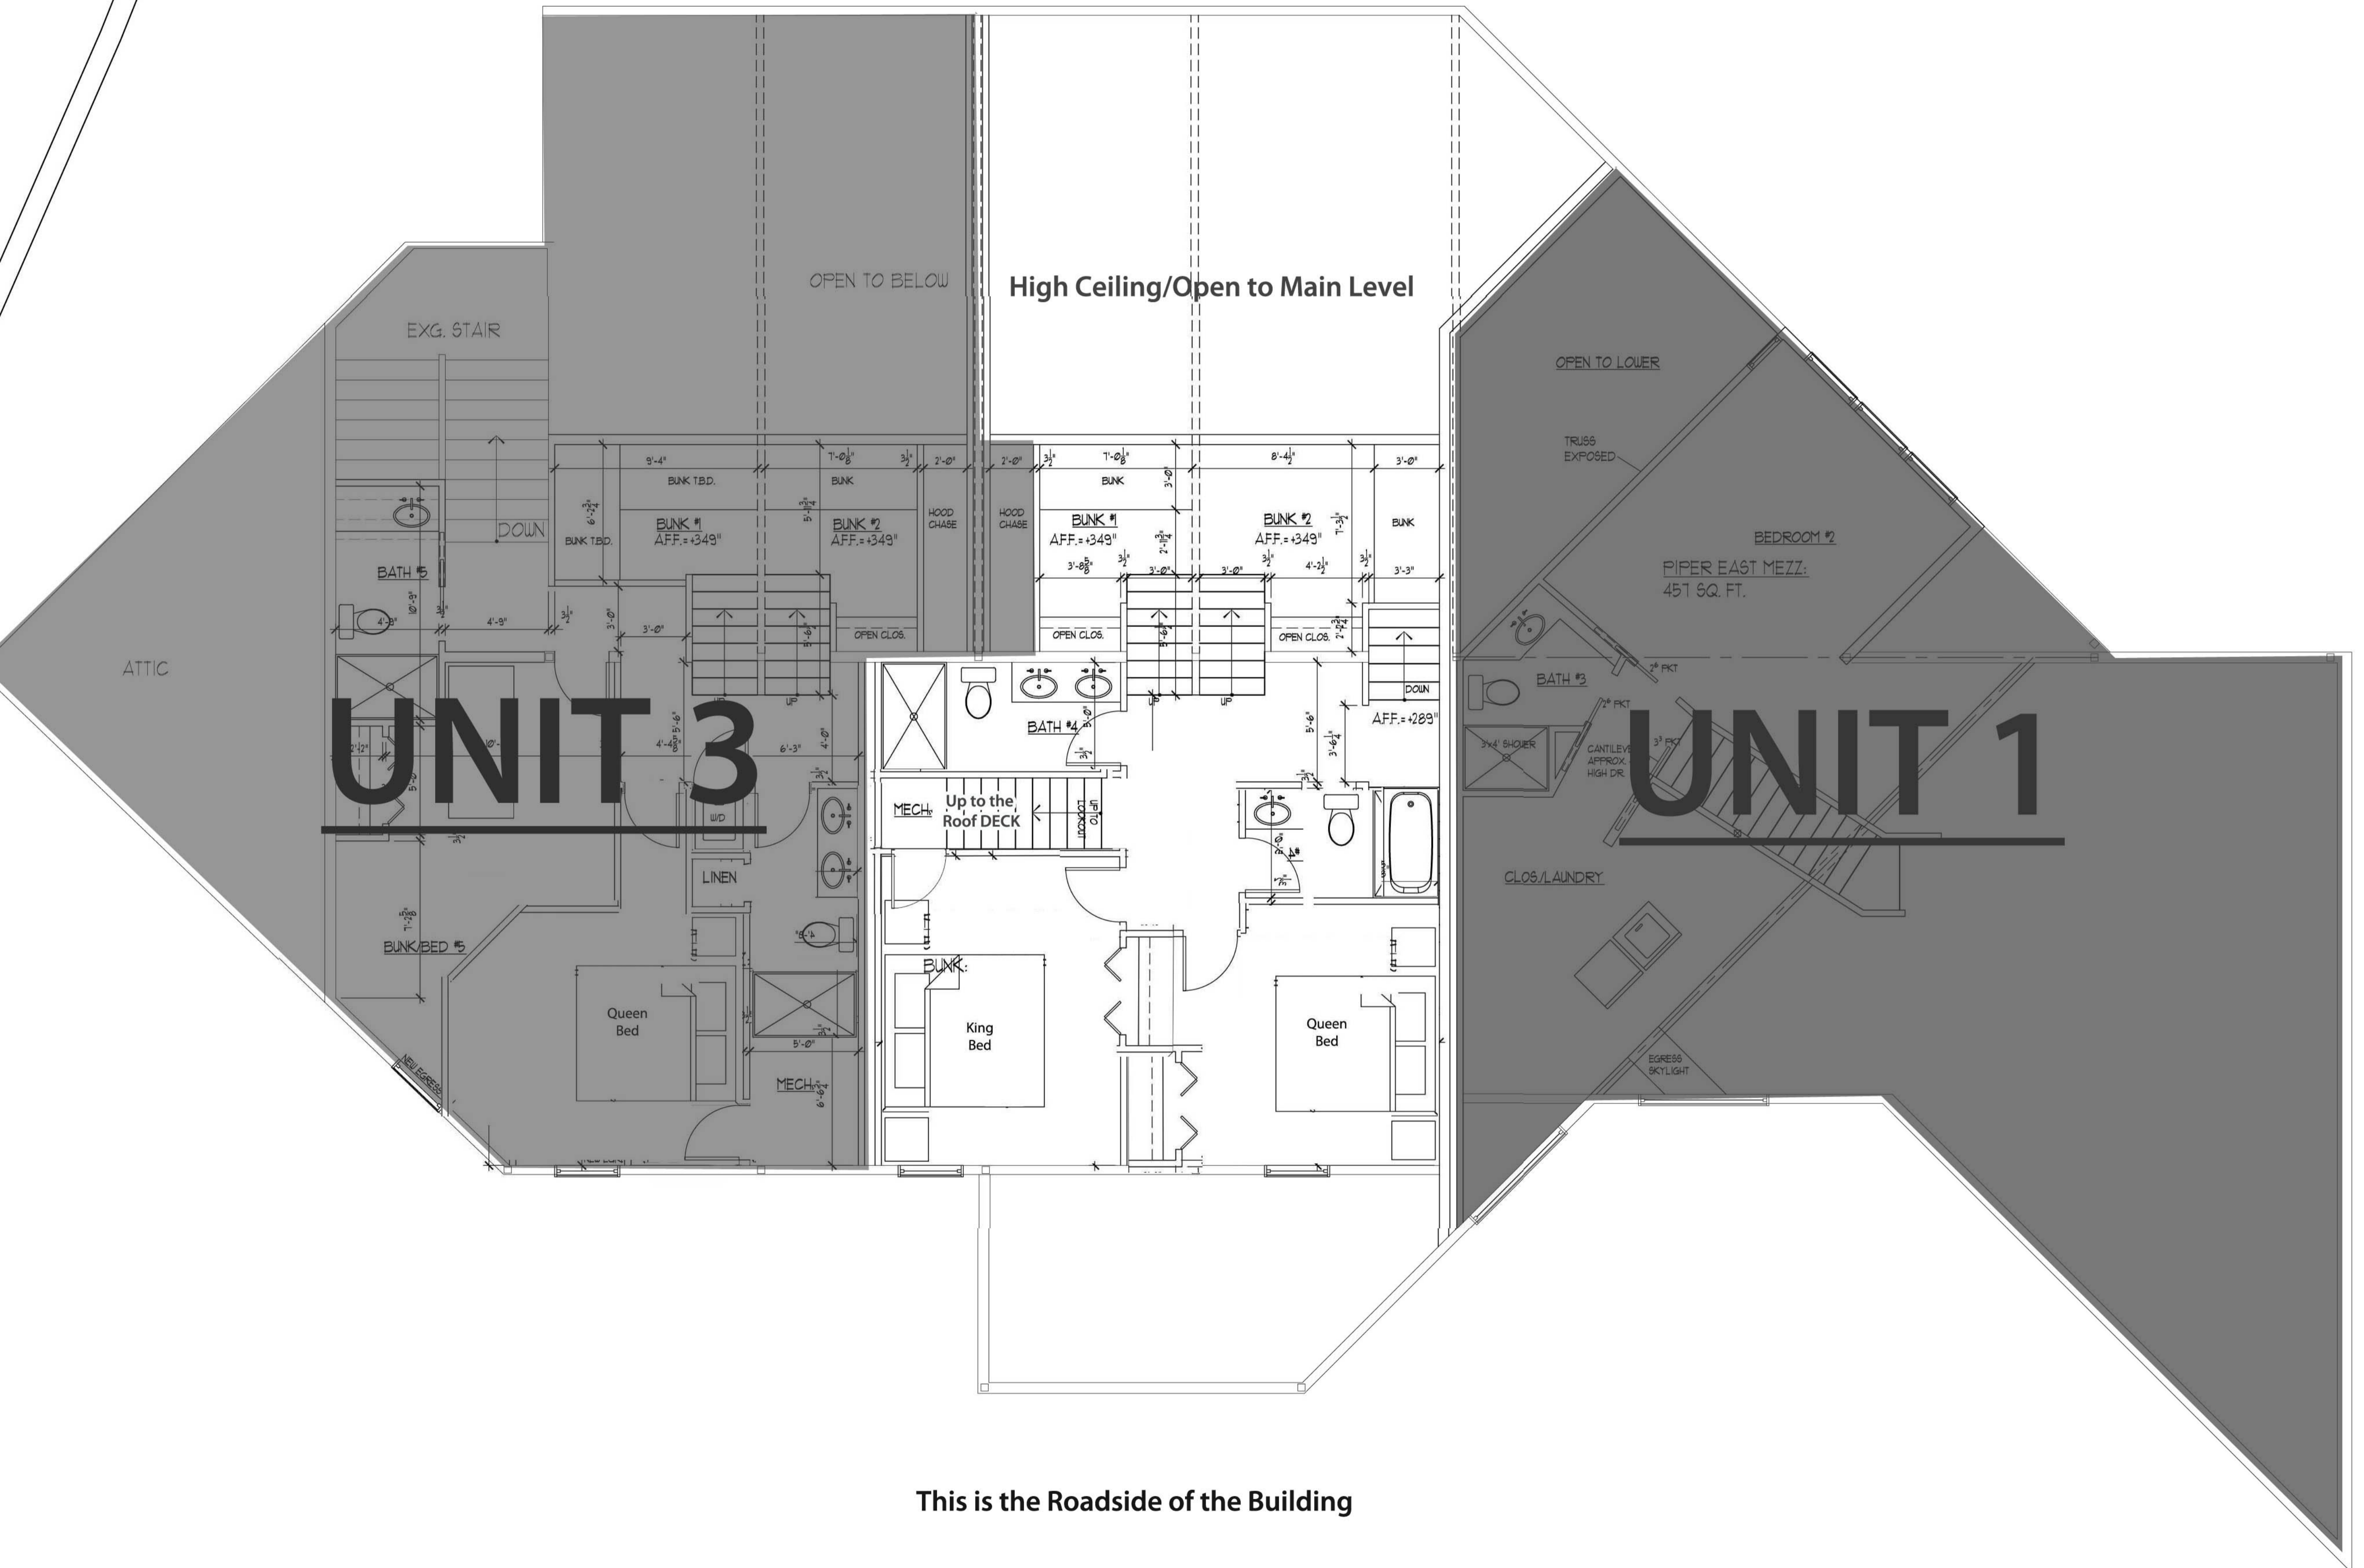

The Marina Waterfront is on this side
Unit 2- This loft floor is on the 3rd floor and it has Great Views of the Lake from the Bunk Rooms!

This is the Roadside of the Building